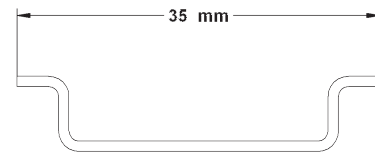

DIN Rail Compatibility

Fits all 35 mm standard DIN rail

Compatible Morningstar Products

- SunSaver™ charge controllers
- SunSaver-Duo™ charge controllers
- SunSaver MPPT™ charge controllers
- SunLight™ charge controllers